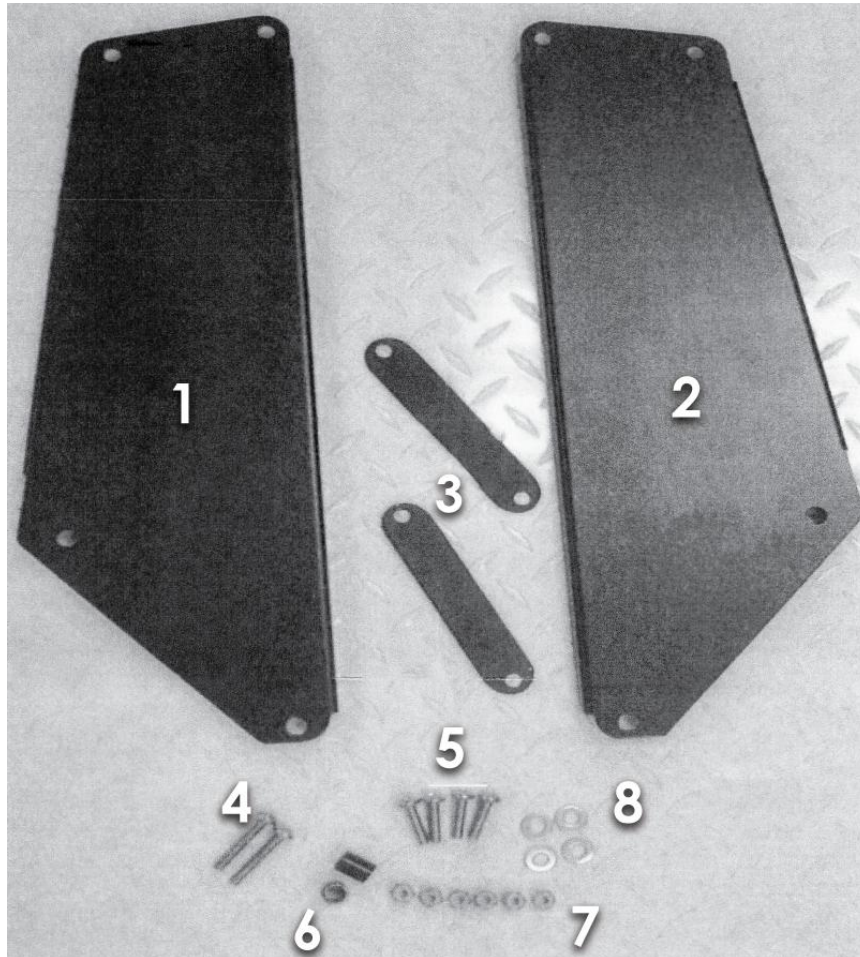

EZ-Go TXT OVER THE DASH BASKET

1. Driver Side Bracket
2. Passenger Side Bracket
3. Support Brackets
4. $\frac{1}{4}$ X $\frac{3}{4}$ Hex (6)
5. $\frac{1}{4}$ X $1\frac{1}{2}$ Pan Phillips (2)
6. Support Brackets Spacers (2)
7. $\frac{1}{4}$ Nyloc Nuts (6)
8. $\frac{1}{4}$ SAE Flat Washers (6)